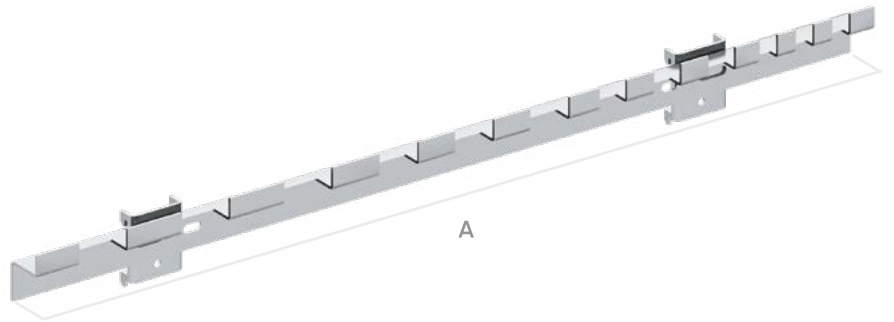

SHELF

ART.	A	B	C
C MV 10 043	350 mm	120 mm	10,5 mm

HOOK FOR BOXES MES. 1 - 2

ART.	A	B
F BL 7438 00 99	445 mm	86 mm

KEY HOOK

ART.	A
C MV 10 025	555 mm

MAGNETS

ART.	PACKAGE OF
F BL 9541 00 00	10 PCS.