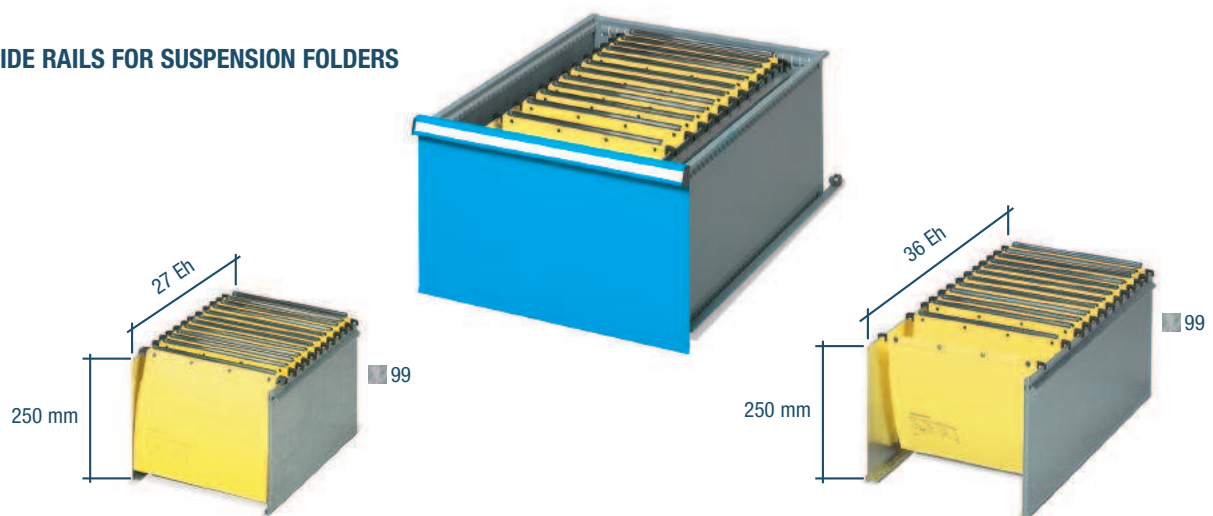

PAIR OF GUIDE RAILS FOR SUSPENSION FOLDERS

FRONT HEIGHT	ORD. NO.	Pair of guide	For drawer depth
300	F HD 0460 00 99		27 Eh

FRONT HEIGHT	ORD. NO.	Pair of guide	For drawer depth
300	F HD 0465 00 99		36 Eh

GALVANISED
F. 99

INFO ■