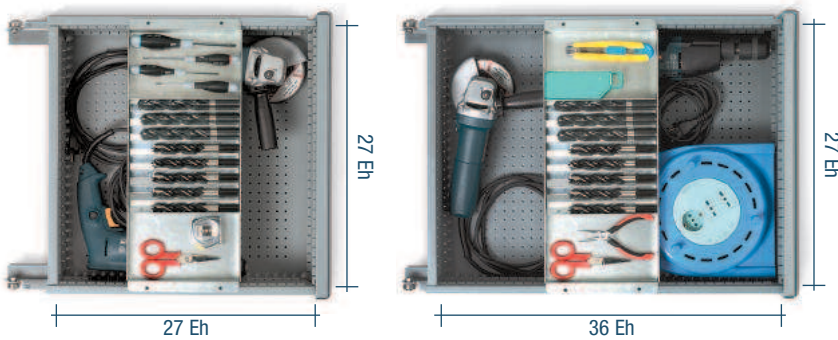

1 Eh = 17 mm

SERIES STANDARD H

LOCATION PINS

 <p>■ 99 27 mm</p>	<p>FOR FRONT HEIGHTS</p> <hr/> <p>50</p>	<p>ORD. NO. Location pins Ø 6 mm 27 mm h</p> <hr/> <p>F HD 0210 00 99</p>
 <p>■ 99 52 mm</p>	<p>FOR FRONT HEIGHTS</p> <hr/> <p>75</p>	<p>ORD. NO. Location pins Ø 6 mm 52 mm h</p> <hr/> <p>F HD 0215 00 99</p>
 <p>■ 99 77 mm</p>	<p>FOR FRONT HEIGHTS</p> <hr/> <p>100-125</p>	<p>ORD. NO. Location pins Ø 6 mm 77 mm h</p> <hr/> <p>F HD 0220 00 99</p>

SLIDING SHELF

Sliding shelf Dimensions mm
ORD. NO. F HD 0310 00 99 470x200x30 h

■ Only for width 447 mm (27 Eh)

■ INFO

www.famispaspa.com

GALVANISED
F... ..99