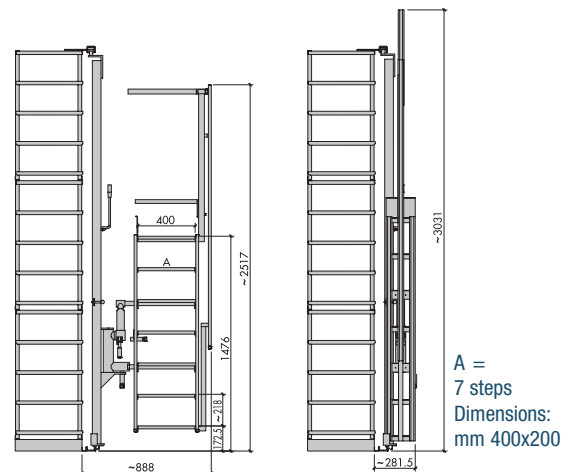

■ INFO

- RAL 7000 F. 01
- RAL 6011 F. 02
- RAL 5012 F. 04
- RAL 7035 F. 08
- RAL 1004 F. 30

www.famispa.com