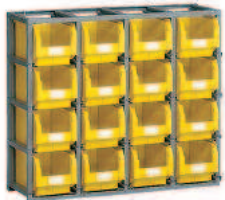

SERIES STORAGE DOMINO

■ FOR PLASTIC AND STEEL CONTAINERS

■ STACKABLE

■ The shelving system must be fixed to the floor and/or to the wall.

Handy work stations for distributing the materials can be obtained by connecting accessories (base plinths, work top and dust cover) to the shelf units.

Each container can be removed quickly and easily and a special hook fitted to the shelf unit prevents the container from accidentally falling out.

detail of hook

SHELVING UNITS SERIES **F ED 3044**

■ 01

■ Shelving unit **without** containers