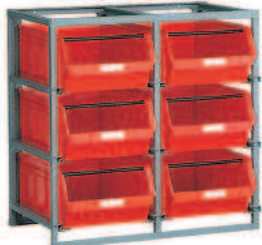

SHELVING UNITS SERIES **F ED 5023**

■ 01

■ Shelving unit **without** containers