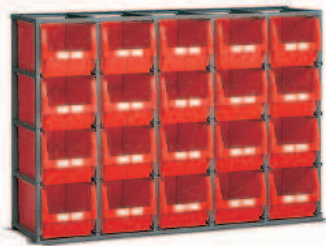

■ INFO

www.famisp.com

RAL 7000
F.....01

SERIES STORAGE DOMINO

SHELVING UNITS SERIES **F ED 4555**

■ 01

■ Shelving unit **without** containers

size 4A5