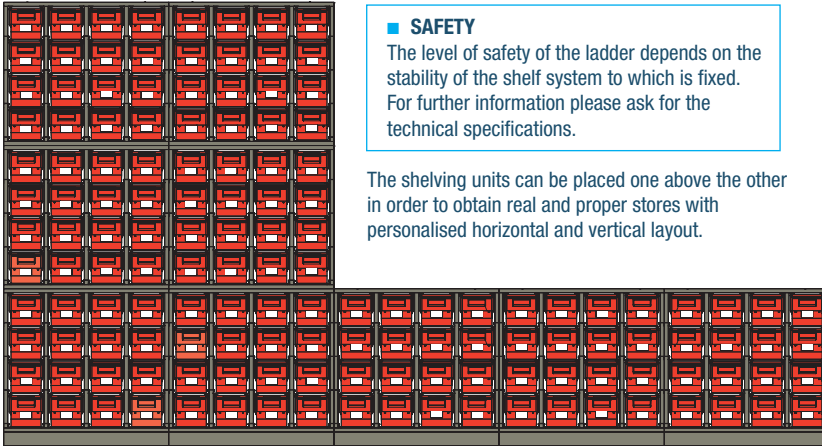

This ladder makes it safe and easy to reach even the containers located in the highest part of the shelf unit. Designed and produced for totally safe operation, the ladder runs along guide rails and can be open either to the right or to the left or closed in order to leave space free in the corridor. It can be locked into place with a brake that can then be released when the ladder needs to be moved again.

■ SAFETY

The level of safety of the ladder depends on the stability of the shelf system to which is fixed. For further information please ask for the technical specifications.

The shelving units can be placed one above the other in order to obtain real and proper stores with personalised horizontal and vertical layout.