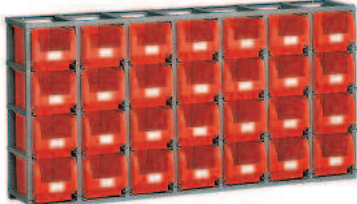

SHELVING UNITS SERIES **F ED 3074**

■ 01

■ Shelving unit **without** containers

size 3
Containers:
see page from
G28 to G41

STACKABLE

ORD. NO. SHELVING	Stacked units	Load capacity for each unit	Load capacity for each box
F ED 3074 00 01	2 max 3	1680 kg 1120 kg	60 kg 40 kg

ORD. NO.	DIM. mm
F ED 3074 00 01	1765x310x885 h

Max q.ty of stacking containers which can be fitted: **28 pcs size 3**

ORD. NO.	DIM. mm
F ED 9037 00 01	1765x315x20 h

Dust cover. For shelving ORD. NO. F ED 3074 00 01

ORD. NO.	DIM. mm
F ED 9137 00 01	1770x315x32 h

Work top. For shelving ORD. NO. F ED 3074 00 01

ORD. NO.	DIM. mm
F ED 9237 00 01	1765x315x85 h

Base plinth. For shelving ORD. NO. F ED 3074 00 01

RAL 7000
F.....01

INFO ■