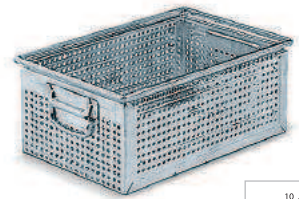

INFO

RAL 6011
F.02

RAL 7000
F.01

Hot GALVANISED
F.99

www.famispa.com

SERIES STORAGE STEEL

- 90° BLOCK HANDLE
- IDEAL FOR MATERIAL WASH
- HOLES IN 6 DIFFERENT SIZES
- STAINLESS STEEL AND HEAT GALVANISED

The FAMI perforated stacking containers have been produced to satisfy the requirements to wash the contents without removing. Thanks to this special feature, they are used a lot in processes such as degreasing components directed towards the assembly shop where the washing liquid must be eliminated. They also allow the contents to be aerated if required.

Internal dim. mm 442x285x182 h

Capacity litres 27

hole Ø 4,2 mm

size 272-4

ORD. NO. F LA 6511 00 99 ■

External dim. mm 450x300x200 h

Internal dim. mm 442x285x182 h

Capacity litres 27

hole Ø 5,5 mm

size 272-4

ORD. NO. F LA 6512 00 99 ■

External dim. mm 450x300x200 h

Internal dim. mm 442x285x182 h

Capacity litres 27

hole Ø 7 mm

size 272-4