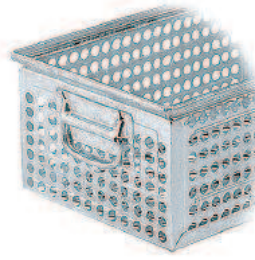

INFO

RAL 6011
F.02

RAL 7000
F.01

Hot GALVANISED
F.99

www.famispa.com

SERIES STORAGE STEEL

- 90° BLOCK HANDLE
- IDEAL FOR MATERIAL WASH
- HOLES IN 6 DIFFERENT SIZES
- STAINLESS STEEL AND HEAT GALVANISED

The FAMI perforated stacking containers have been produced to satisfy the requirements to wash the contents without removing. Thanks to this special feature, they are used a lot in processes such as degreasing components directed towards the assembly shop where the washing liquid must be eliminated. They also allow the contents to be aerated if required.

Internal dim. mm 442x285x182 h

Capacity litres 27

hole Ø 4,2 mm

size 272-4

ORD. NO. F LA 6511 00 99 ■

External dim. mm 450x300x200 h

Internal dim. mm 442x285x182 h

Capacity litres 27