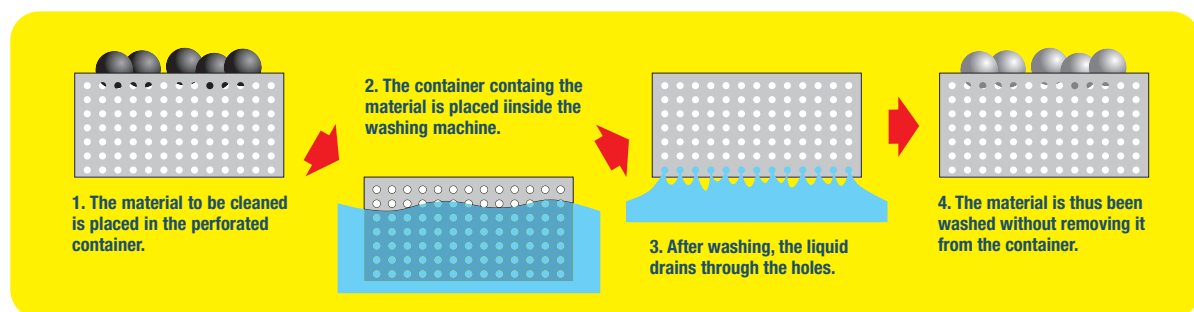

INFO

RAL 6011
F.02

RAL 7000
F.01

Hot GALVANISED
F.99

www.famispa.com

SERIES STORAGE STEEL

- 90° BLOCK HANDLE
- IDEAL FOR MATERIAL WASH
- HOLES IN 6 DIFFERENT SIZES
- STAINLESS STEEL AND HEAT GALVANISED

The FAMI perforated stacking containers have been produced to satisfy the requirements to wash the contents without removing. Thanks to this special feature, they are used a lot in processes such as degreasing components directed towards the assembly shop where the washing liquid must be eliminated. They also allow the contents to be aerated if required.