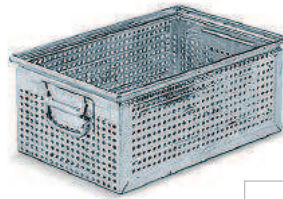

INFO

RAL 6011
F.02

RAL 7000
F.01

Hot GALVANISED
F.99

www.famispa.com

SERIES STORAGE STEEL

- 90° BLOCK HANDLE
- IDEAL FOR MATERIAL WASH
- HOLES IN 6 DIFFERENT SIZES
- STAINLESS STEEL AND HEAT GALVANISED

The FAMI perforated stacking containers have been produced to satisfy the requirements to wash the contents without removing. Thanks to this special feature, they are used a lot in processes such as degreasing components directed towards the assembly shop where the washing liquid must be eliminated. They also allow the contents to be aerated if required.

STEEL
F.....ZZ

Hot GALVANISED
F.....99

INFO ■

www.famispa.com

hole Ø 3 mm

size 272-4

ORD. NO. F LA 6510 00 ZZ ■

External dim. mm 450x300x200 h

Internal dim. mm 442x285x182 h

Capacity litres 27

hole Ø 4,2 mm

size 272-4

ORD. NO. F LA 6511 00 99 ■

External dim. mm 450x300x200 h

Internal dim. mm 442x285x182 h

Capacity litres 27