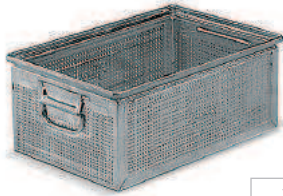

hole Ø 3 mm

size 272-4

ORD. NO. F LA 6510 00 ZZ ■

External dim. mm 450x300x200 h

Internal dim. mm 442x285x182 h

Capacity litres 27